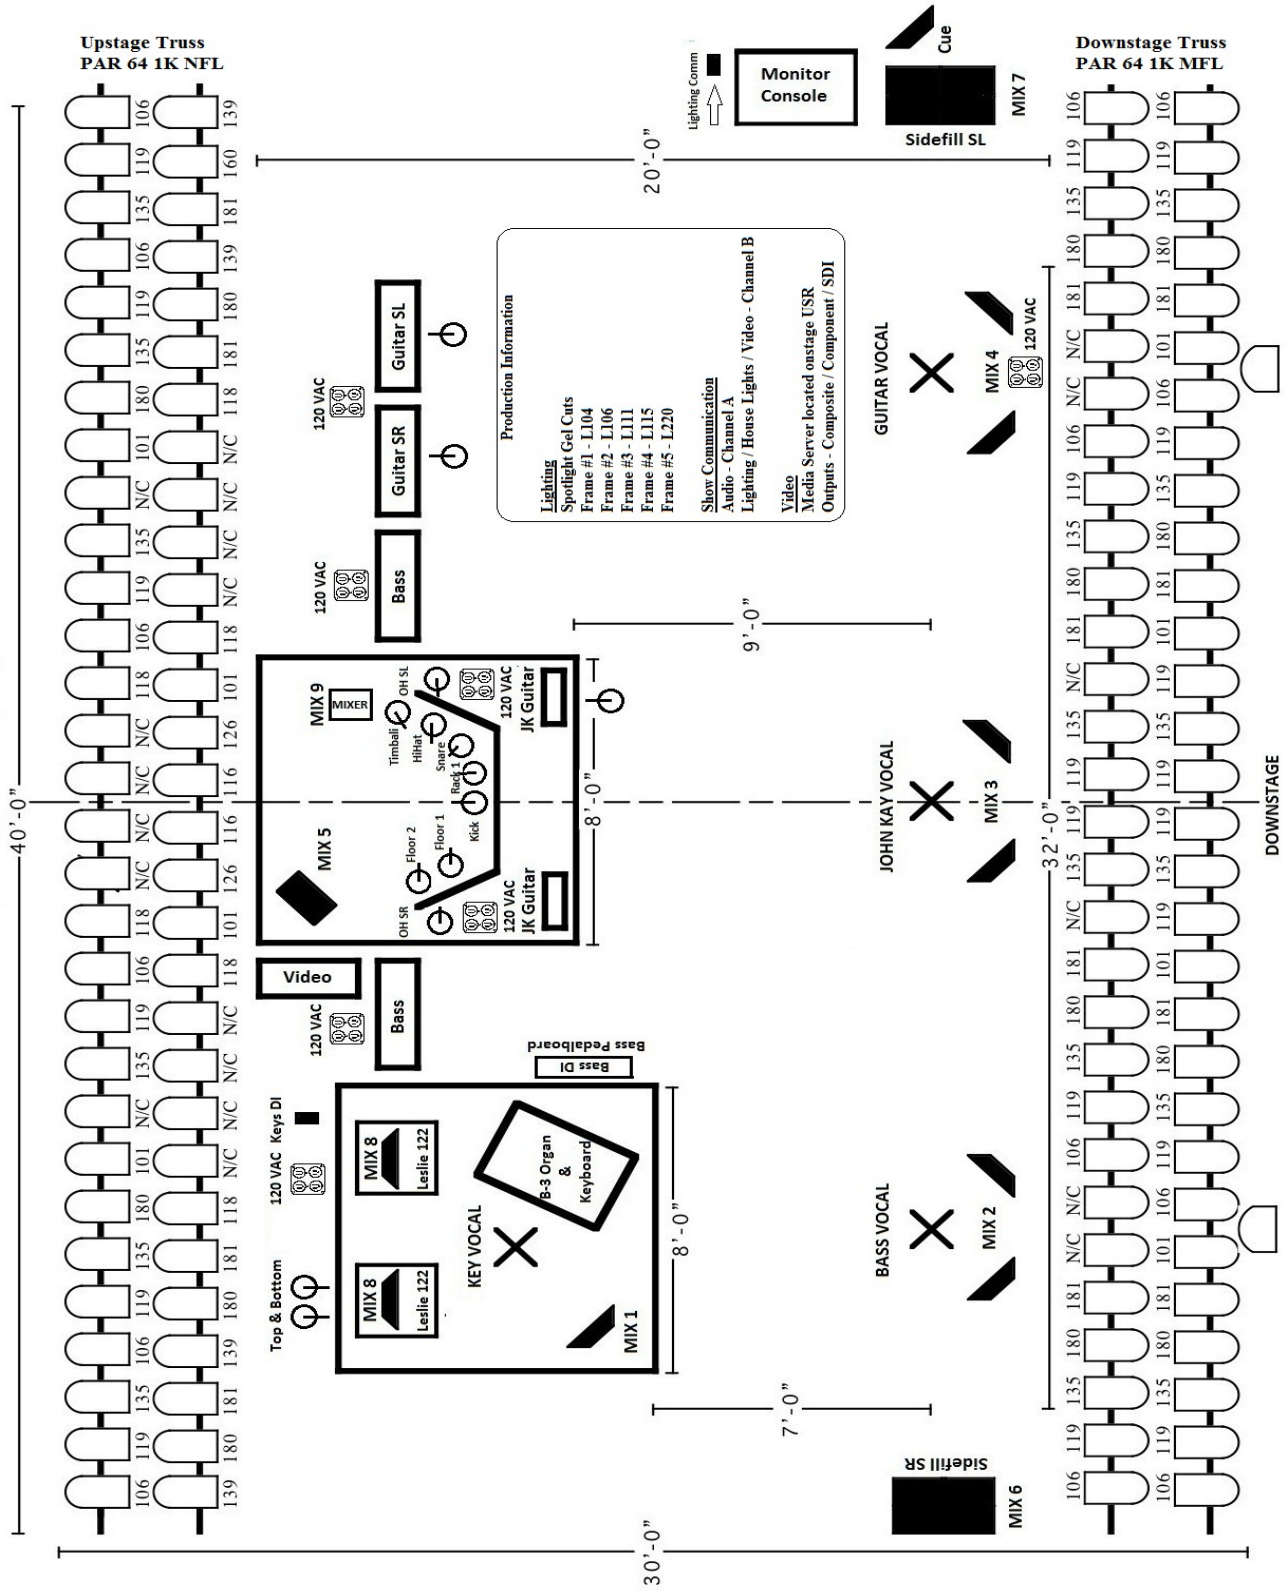

**John Kay & Steppenwolf
Production Information 2012**

John Kay & Steppenwolf Lighting Plot

Production Management:
 Tour Support Services c/o Chris Bray
 (615) 595-0137 office/fax (615) 969-1733 cell
 email: chrisbray@tourssupportservices.com